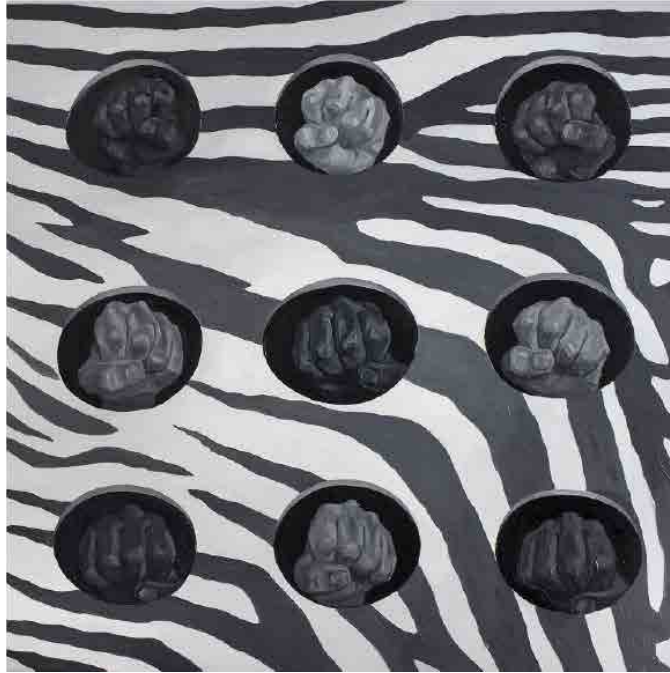

TAURUS BURNS

CREATED EQUAL

Whac - A - Woke , 2022

Oil on Canvas
24 x 24