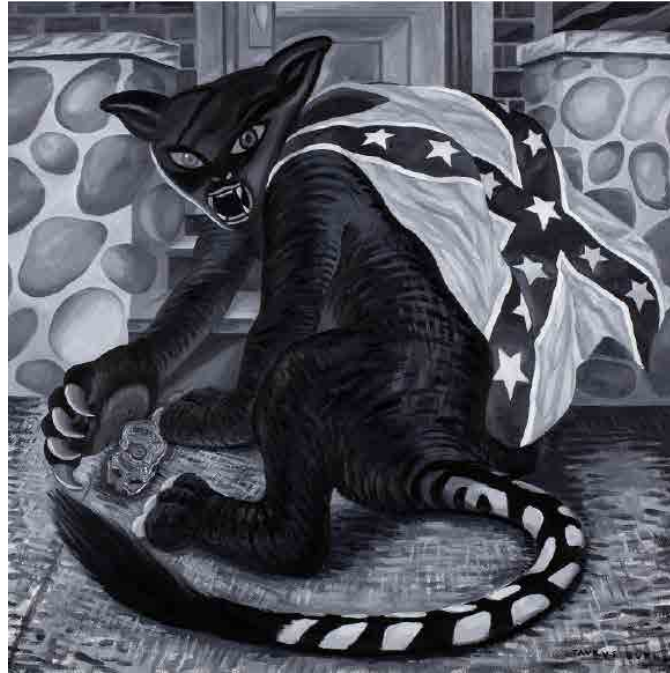

CREATED EQUAL

Jingo, 2022
Oil on Canvas
48 x 48

TAURUS BURNS

CREATED EQUAL

Jingo, 2022
Oil on Canvas
48 x 48

TAURUS BURNS

CREATED EQUAL

Jingo, 2022
Oil on Canvas
48 x 48