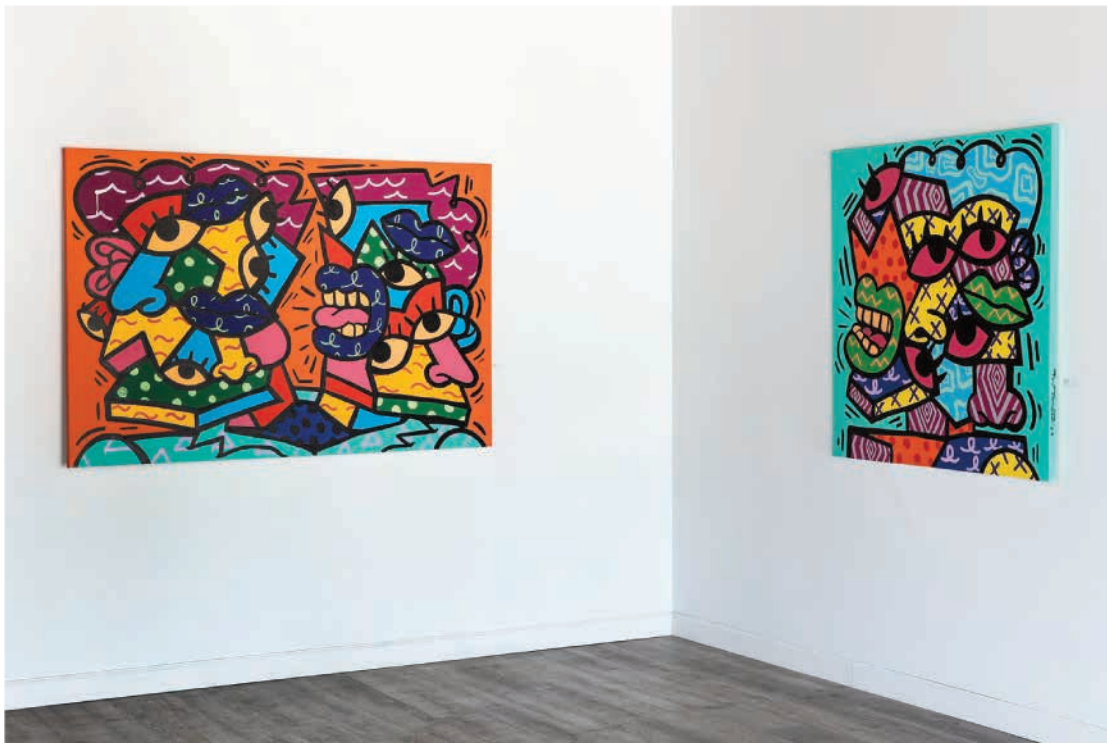

Mental Mantra, 2023

Acrylic on canvas
60 x 48 inches

SHEEFY MCFLY

MANTRA

SHEEFY MCFLY

MANTRA

SHEEFY MCFLY

MANTRA

In a few fast-paced years, Tashif “Sheefy McFly” Turner has swiftly risen to become one of the most promising, and possibly most successful American artists, muralists, rappers and DJs of his generation. As a painter, he belongs to the widely Neo-Expressionist art movement. He emerges from a long line of street-smart graffiti artists, who successfully crossed over to the international gallery circuit.