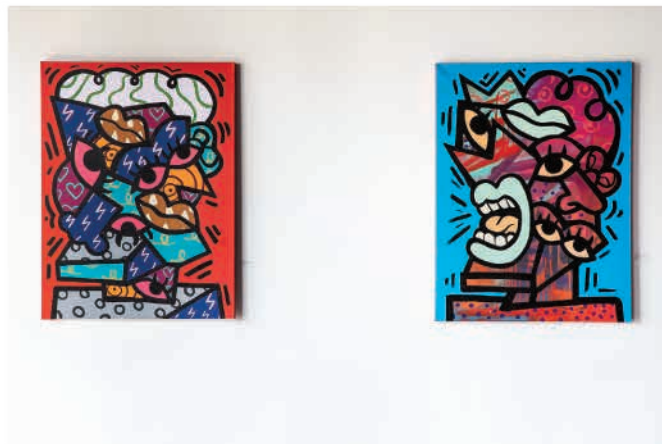

SHEEFY MCFLY

MANTRA

M CONTEMPORARY ART
205 EAST 9 MILE
FERNDALE, MI 48220
MCONTEMPORARYART.COM

APRIL 21 - MAY 13, 2023

SHEEFY MCFLY

MANTRA

“Art is my MANTRA, my reason for existing, my forever love. This collection embodies the spontaneity, chaos, rhythm, vibrance, faith, and skill I’ve manifested dawning from adolescent dreams of becoming an Artist. ”
— SHEEFY MCFLY

MANTRA

If You Knew What's Inside, 2023

Acrylic and spray paint on canvas
40 x 30 inches

SHEEFY MCFLY MANTRA

Neutral Boom, 2023

Acrylic on canvas
40 x 30 inches

SHEEFY MCFLY

MANTRA